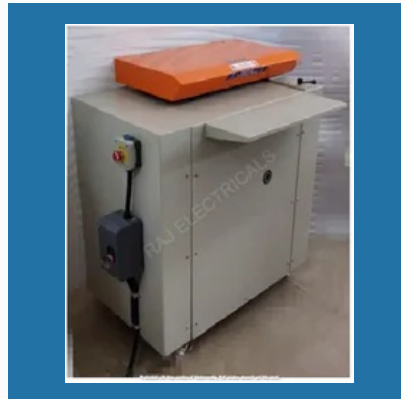

Heavy Duty Cardboard Shredder Machine