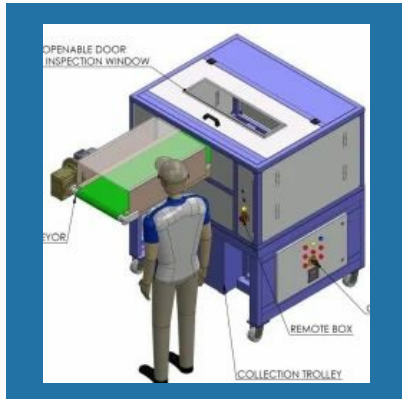

PLASTIC GRINDING MACHINE

Scrap Grinder Machine

OTHER PRODUCTS:

DS3003 Plastic Bottle
Shredder Machine

Dual shaft Shredder DS3003

Light Duty Rotogravure
Printing Machine

Large Shredder Manufacturer

OTHER PRODUCTS: