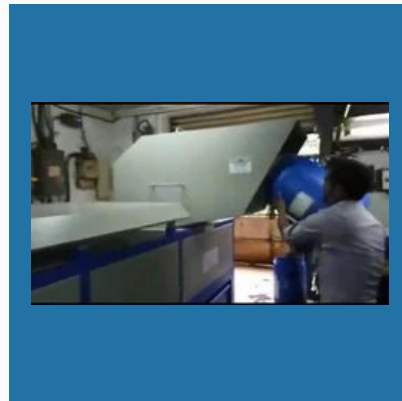

Drum Shredder Machine